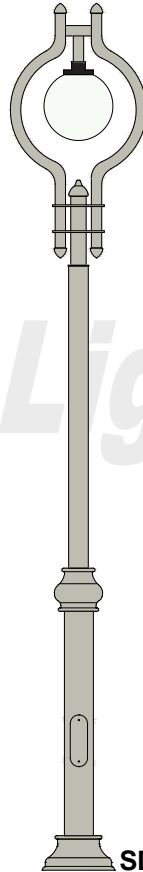

DECORATIVE ALUMINUM & STEEL LIGHTING POLES WITH  
DECORATIVE BRACKETS AND LIGHTING FIXTURE

SDLP-48M-101

SDLP-48M-102

SDLP-48M-103

SDLP-36M-104

SDLP-34M-105

SDLP-38M-106

*Al Salem Lighting Co.*

**DECORATIVE ALUMINUM & STEEL LIGHTING POLES WITH  
DECORATIVE BRACKETS AND LIGHTING FIXTURE**

**SDLP-410M-107**

**SDLP-812M-108**

**SDLP-410M-109**

**ADLP-38M-110**

**SDLP-812M-111**

**SDLP-610M-112**

DECORATIVE ALUMINUM & STEEL LIGHTING POLES WITH  
DECORATIVE BRACKETS AND LIGHTING FIXTURE

DECORATIVE ALUMINUM & STEEL LIGHTING POLES WITH  
DECORATIVE BRACKETS AND LIGHTING FIXTURE

**DECORATIVE ALUMINUM & STEEL LIGHTING POLES WITH  
DECORATIVE BRACKETS AND LIGHTING FIXTURE**

**ADLP-34M-125**

**SDLP-36M-126**

**SDLP-34M-127**

**SDLP-34M-128**

**SDLP-34M-129**

**SDLP-34M-130**