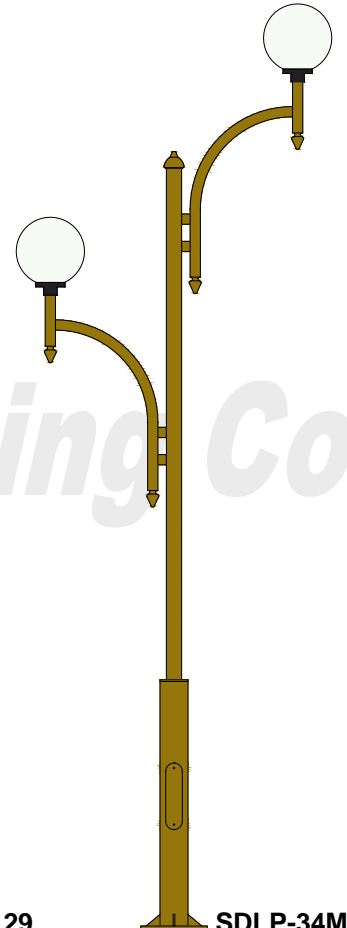

DECORATIVE ALUMINUM & STEEL LIGHTING POLES WITH  
DECORATIVE BRACKETS AND LIGHTING FIXTURE

SDLP-48M-101

SDLP-48M-102

SDLP-48M-103

SDLP-36M-104

SDLP-34M-105

SDLP-38M-106

*Al Salem Lighting Co.*

**DECORATIVE ALUMINUM & STEEL LIGHTING POLES WITH  
DECORATIVE BRACKETS AND LIGHTING FIXTURE**

**SDLP-410M-107**

**SDLP-812M-108**

**SDLP-410M-109**

**ADLP-38M-110**

**SDLP-812M-111**

**SDLP-610M-112**

DECORATIVE ALUMINUM & STEEL LIGHTING POLES WITH  
DECORATIVE BRACKETS AND LIGHTING FIXTURE

DECORATIVE ALUMINUM & STEEL LIGHTING POLES WITH  
DECORATIVE BRACKETS AND LIGHTING FIXTURE

**DECORATIVE ALUMINUM & STEEL LIGHTING POLES WITH  
DECORATIVE BRACKETS AND LIGHTING FIXTURE**

**ADLP-34M-125**

**SDLP-36M-126**

**SDLP-34M-127**

**SDLP-34M-128**

**SDLP-34M-129**

**SDLP-34M-130**