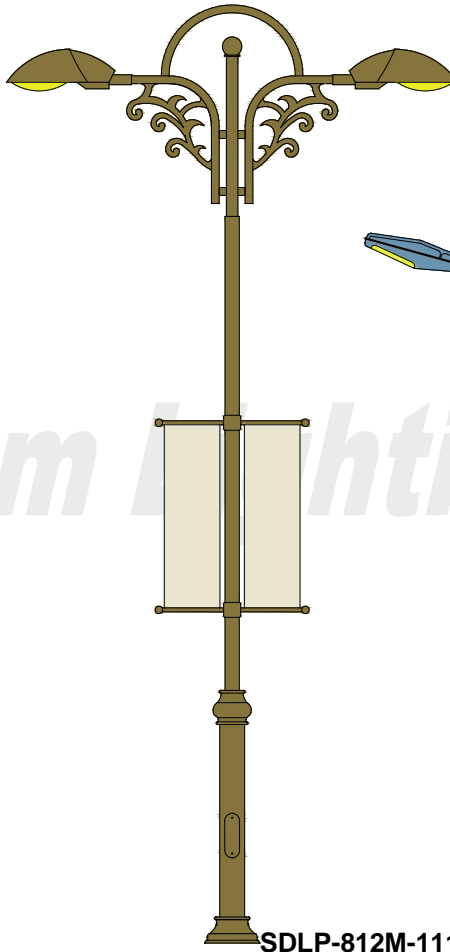

DECORATIVE ALUMINUM & STEEL LIGHTING POLES WITH  
DECORATIVE BRACKETS AND LIGHTING FIXTURE

SDLP-48M-101

SDLP-48M-102

SDLP-48M-103

SDLP-36M-104

SDLP-34M-105

SDLP-38M-106

*Al Salem Lighting Co.*

**DECORATIVE ALUMINUM & STEEL LIGHTING POLES WITH  
DECORATIVE BRACKETS AND LIGHTING FIXTURE**

**SDLP-410M-107**

**SDLP-812M-108**

**SDLP-410M-109**

**ADLP-38M-110**

**SDLP-812M-111**

**SDLP-610M-112**

DECORATIVE ALUMINUM & STEEL LIGHTING POLES WITH  
DECORATIVE BRACKETS AND LIGHTING FIXTURE

DECORATIVE ALUMINUM & STEEL LIGHTING POLES WITH  
DECORATIVE BRACKETS AND LIGHTING FIXTURE

**DECORATIVE ALUMINUM & STEEL LIGHTING POLES WITH  
DECORATIVE BRACKETS AND LIGHTING FIXTURE**

**ADLP-34M-125**

**SDLP-36M-126**

**SDLP-34M-127**

**SDLP-34M-128**

**SDLP-34M-129**

**SDLP-34M-130**