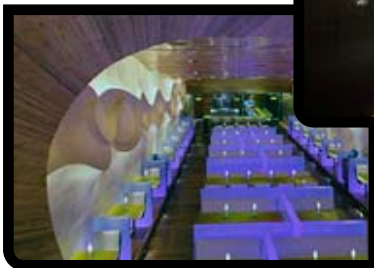

ASH
INTERIORS & FIT OUT

10 OUR PRODUCTS

02 ASH INTERIORS & FIT OUT

RETAIL

ASH provides 'turnkey' retail solutions on extreme quality basis so we will ensure that finishing will be identical to the design and the customer expectation.

11 OUR PRODUCTS

02 ASH INTERIORS & FIT OUT

COMMERCIAL

Whether it is Working, Eating or Shopping, the Commercial places creates challenge and invigorate us. While working, we involves bringing new life to tired spaces; transforming an unproductive part of the built environment into a vibrant, integral part of the community.